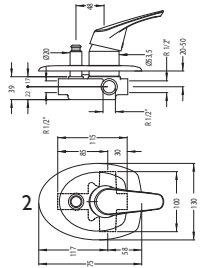

2215 "M"

Conjunto Baño-ducha empotrado
Built-in Bath and shower mixer with shower handset and spout

Cr 214,1 €

2215 "S"

Monomando Baño-ducha empotrado
Ref. EBD + K15 + 2200
Built-in Bath and shower mixer without shower handset and spout. Ref. EBD + K15 + 2200

Cr 145,2 €

EBD L/MIN	1 bar	3 bar	5 bar
1	14,4	24,5	31,7
2	13,1	22,0	28,7