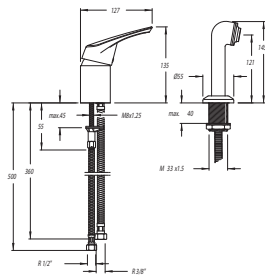

2215 "S"

Monomando Baño-ducha empotrado  
 Ref. EBD + K15 + 2200  
 Built-in Bath and shower mixer without shower handset and spout. Ref. EBD + K15 + 2200

Cr 145,2 €

EBD L/MIN	1 bar	3 bar	5 bar
1	14,4	24,5	31,7
2	13,1	22,0	28,7

2218 "M"

Conjunto Baño-ducha empotrado  
 Built-in Bath and shower mixer with shower handset and spout

Cr 150,5 €

2218 "S"

Monomando Baño-ducha empotrado  
 Ref. ED + K15 + 2200  
 Built-in Bath and shower mixer without shower handset and spout. Ref. ED + K15 + 2200

Cr 113,4 €

ED	1 bar	3 bar	5 bar
	16,3	27,6	35,7

2222

Monomando para peluquerías o repisas con flexible de 1,5 m y duchita  
 Mixer tap for hairdressers or shelves with 1.5 m hose and shower head

Cr 144,2 €

2222 "S"

Monomando para peluquerías o repisas sin equipo de ducha  
 Mixer tap for hairdressers or top deck without shower equipment

Cr 71,0 €

2206

Monomando vertical de Fregadero caño giratorio alto de 20 cm  
 Sink mixer with 20cm tube spout