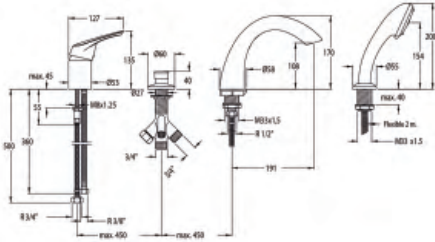

2233 "M"

Conjunto Baño Repisa Ref. 2232 "S" + 1009 + 164 + 9989 + 5841  
 Bathtub deck mounted bath set. Ref. 2232 "S" + 1009 + 164 + 9989 + 5841

Cr 449,4 €

2233 "SB"

Conjunto Baño Repisa sin caño. Ref. 2232 "S" + 1009 + 9889 + 5841  
 Bathtub deck mounted bath set without spout. Ref. 2232 "S" + 1009 + 9889 + 5841

Cr 254,4 €

2232 "S"

Monomando Repisa  
 Bathtub Deck mounted tap

Cr 70,0 €

l/min

2215 "M"

Conjunto Baño-ducha empotrado  
 Built-in Bath and shower mixer with shower handset and spout

Cr 214,1 €

2215 "S"

Monomando Baño-ducha empotrado  
 Ref. EBD + K15 + 2200  
 Built-in Bath and shower mixer without shower handset and spout. Ref. EBD + K15 + 2200

Cr 145,2 €

EBD L/MIN	1 bar	3 bar	5 bar
1	14,4	24,5	31,7
2	13,1	22,0	28,7

2218 "M"

Conjunto Baño-ducha empotrado  
 Built-in Bath and shower mixer with shower handset and spout

Cr 150,5 €

2218 "S"

Monomando Baño-ducha empotrado  
 Ref. ED + K15 + 2200  
 Built-in Bath and shower mixer without shower handset and spout. Ref. ED + K15 + 2200