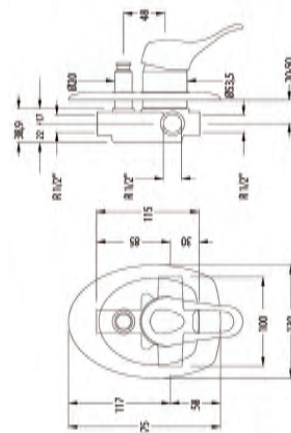

8818 "M"

Conjunto Ducha empotrado. Ref. 8818 S + 720 +
Zenital Excel
Built-in Shower mixer with shower handset. Ref. 8818
S + 720+ Zenital Excel

Cr 157,9 €

8818 "S"

Monomando Ducha empotrado
Built-in Shower mixer without shower handset.
Ref. ED + K18 + 8800

Cr 120,8 €