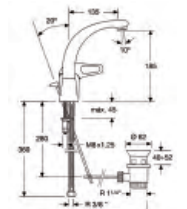

**AQUASOL LUX****8801****Monomando Lavabo**  
Wash Basin mixer without pop-up waste 1<sup>1/4"</sup>Cr 113,4 €  
B 135,7 € \***8801 VA****Monomando Lavabo con válvula automática 1<sup>1/4"</sup> ref. 1167**  
Wash Basin mixer with pop-up waste 1<sup>1/4"</sup> (Ref. 1167)Cr 129,3 €  
B 157,9 € \***8803****Monomando Bidé. Aireador**  
Bidet mixer without pop-up waste 1<sup>1/4"</sup>Cr 113,4 €  
B 135,7 € \***8803 VA****Monomando Bidé con válvula automática 1<sup>1/4"</sup> ref. 1167**  
Bidet mixer with pop-up waste 1<sup>1/4"</sup> (Ref. 1167)Cr 129,3 €  
B 157,9 € \***8833 "M"****Conjunto Baño Repisa Aquasol Lux. Ref. 8832**  
"S" + 164 + 1009 + 9989 + 5841  
Aquasol Lux Bath set on deck Ref. 8832 "S" +  
164 + 1009 + 9989 + 5841

Cr 81,6 €

**8810 CF****Monomando Lavabo giratorio**  
Wash Basin mixer with swivel cast spout and  
without pop-up waste 1<sup>1/4"</sup>Cr 149,5 €  
B 173,8 €**8810 CFVA****Grupo Lavabo con válvula automática 1<sup>1/4"</sup> Ref. 1167**  
Wash Basin Set, deck mounted with pop-up waste  
1<sup>1/4"</sup> Ref. 1167Cr 165,4 €  
B 195,0 € \***8815 "M"****Conjunto Baño-ducha empotrado. Ref. 8815 S + 720**  
+ 168 + Zenital Excel  
Built-in Bath and shower mixer with shower handset  
and spout. Ref. 8815 S + 720 + Zenital Excel + 168