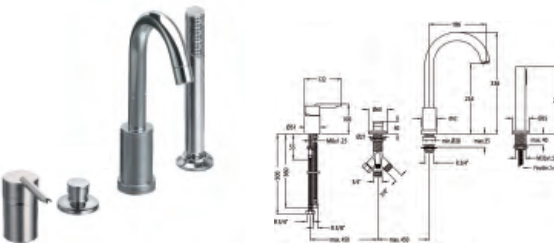

3718 "M"

Conjunto Ducha empotrado

Ref. 3718 S + 720 + 5831

Built-in Shower mixer with shower handset and spout .  
Ref. Ref. 3718 S + 720 + 5831

Cr 133,6 €

3718 "S"

Monomando Ducha empotrado

Ref. EDN-2 + 3700-2

Built-in Shower mixer without shower handset and spout .  
Ref. EDN-2 + 3700-2

Cr 96,5 €

| EDN-2<br>l/min | 1 bar | 3 bar | 5 bar |
|----------------|-------|-------|-------|
|                | 17,7  | 30,1  | 38,7  |