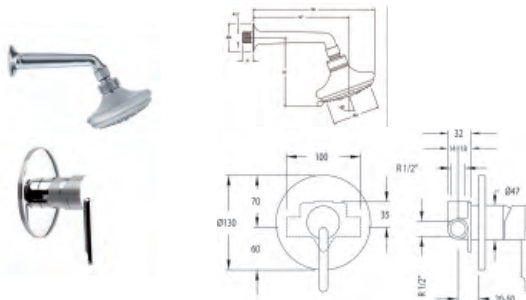

3718 "M"

Conjunto Ducha empotrado

Ref. 3718 S + 720 + 5831

Built-in Shower mixer with shower handset and spout .
Ref. Ref. 3718 S + 720 + 5831

Cr 133,6 €

3718 "S"

Monomando Ducha empotrado

Ref. EDN-2 + 3700-2

Built-in Shower mixer without shower handset and spout .
Ref. EDN-2 + 3700-2

Cr 96,5 €

EDN-2 l/min	1 bar	3 bar	5 bar
	17,7	30,1	38,7