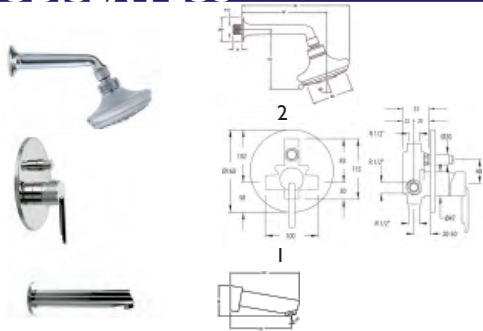

ODISEA PLUS

3715 "M"

Conjunto Baño-ducha empotrado

Ref: 3715 S + 166 + 720 + 5831

Built-in Bath and Shower mixer with shower handset and spout . Composed by Ref. 3715 S + 166 + 720 + 5831

Cr 241,7 €

3715 "S"

Monomando Baño-ducha empotrado

Ref. EBDN-2 + 3700-2

Built-in Bath and Shower mixer without shower handset and spout .Ref. EBDN-2 + 3700-2

Cr 135,7 €

EDBN-2 l/min	1 bar	3 bar	5 bar
1	14,7	24,9	32,1
2	13,6	23,1	29,6